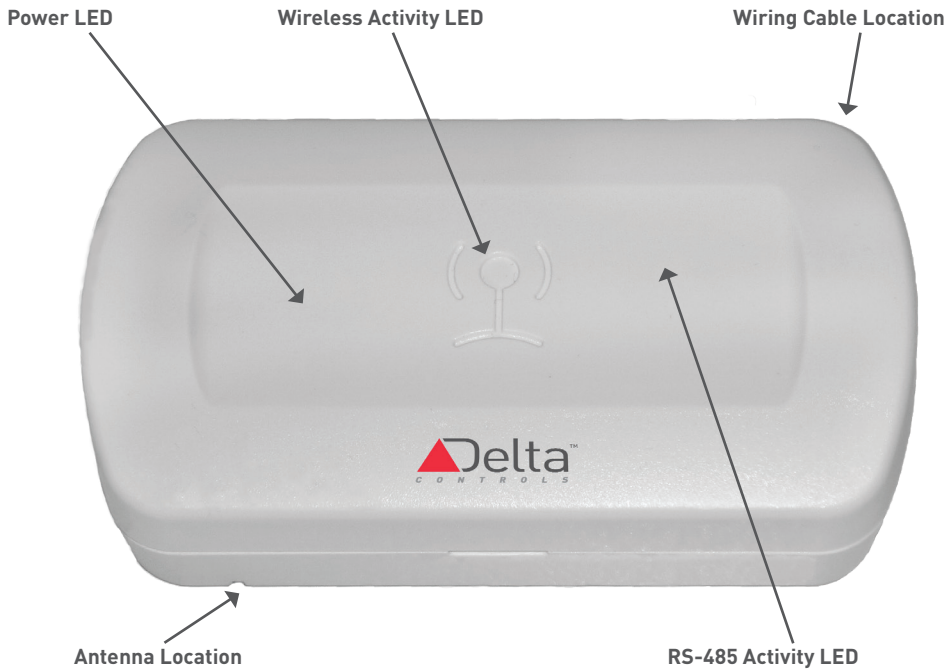

Zone Gateway

CON-ENOC: Board Layout Diagram

Specifications (Continued)

Wiring Class

Class 2 / SELV

Power

24 VAC/DC +/- 10%

2 VA

Ambient

32° to 131°F (0° to 55°C)

10 - 90% RH (non-condensing)

Dimensions

8 ⁹/₁₆ x 4 ¹/₄ x 1 ¹⁵/₁₆ in.

(21.8 x 10.7 x 4.9 cm) with housing

0.80 lb. (360 g) with housing

Compliance

CE

FCC

SZV-STM300C

SZV-STM300U

IC

5713A-STM300C

5713A-STM300U

Listings

C-UL

UL 916

Ordering

CON-ENOC-315	Delta Controls EnOcean Zone Gateway, supporting 32 devices, 315 MHz North America
CON-ENOC-868	Delta Controls EnOcean Zone Gateway, supporting 32 devices, 868 MHz Europe
CON-ENOC-902	Delta Controls EnOcean Zone Gateway, supporting 32 devices, 902 MHz North America

Accessories

Accessories are available on Online Orders. Delta Controls represents the following manufacturers of EnOcean wireless products.

- Echoflex
- Thermokon

Subject to change without notice.